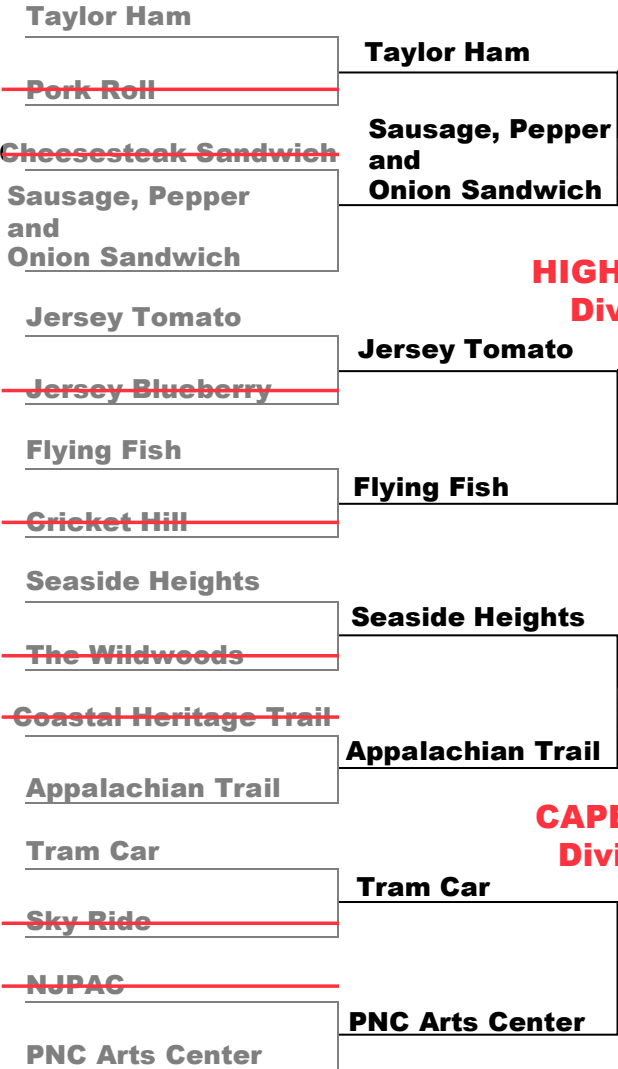

FROM HIGH POINT TO CAPE MAY

2013

HIGH POINT Division

CAPE MAY Division

ASBURY PARK Division

LAMBERTVILLE Division

YOU DON'T KNOW JERSEY
BATTLE BRACKETS