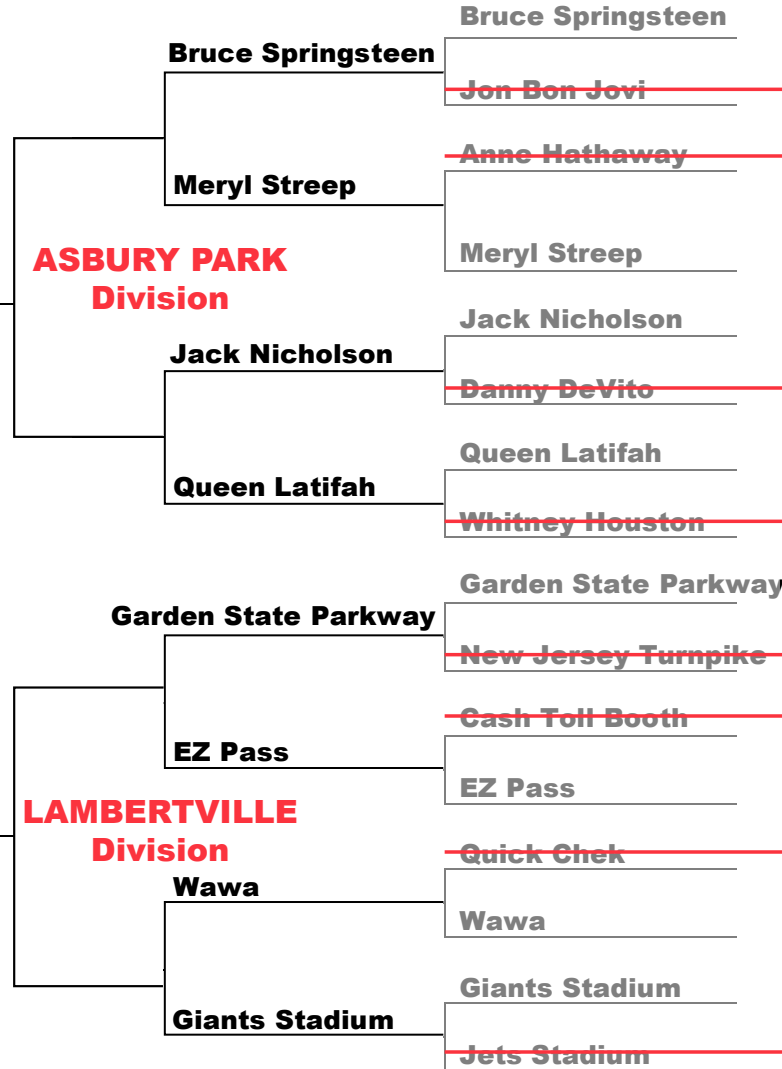

FROM HIGH POINT TO CAPE MAY

2013

HIGH POINT Division

CAPE MAY Division

ASBURY PARK Division

LAMBERTVILLE Division

YOU DON'T KNOW JERSEY
BATTLE BRACKETS